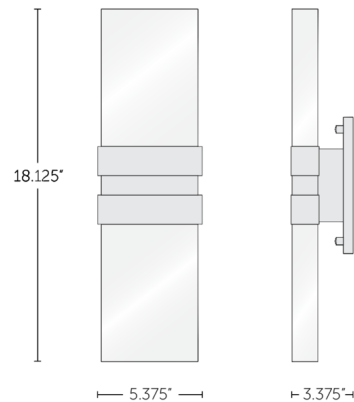

### Specifications

COLOR	Clear Bubble
BODY FINISH	Satin Brass
WATTAGE	6W
DIMMER	0-10V
DIMENSIONS	5.37"W x 18.12"H x 3.12"D
INTEGRATED LED MODULE	1 x LED/6W/120-277V LED