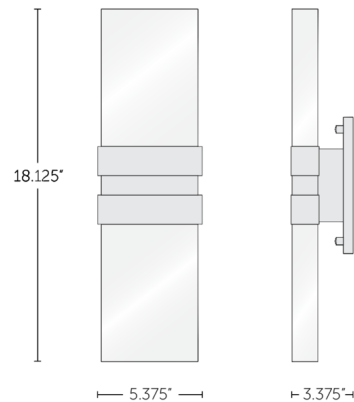

Lightology

lightology.com
866-954-4489
04-22-26

Project: _____

Company: _____

Location: _____ Fixture Type: _____

SPEC #: **BOY1283527**

Approved On: _____ Approved By: _____

Tonic Outdoor Wall Sconce By Boyd Lighting

Shown in matte white / clear bubble

Specifications

COLOR	Clear Bubble
BODY FINISH	Matte White
WATTAGE	6W
DIMMER	0-10V
DIMENSIONS	5.37"W x 18.12"H x 3.12"D
INTEGRATED LED MODULE	1 x LED/6W/120-277V LED

Technical Information

PRODUCT DIMENSIONS	Backplate: 5"W x 7"H
COLOR RENDERING	90 CRI
LAMP COLOR	2700K
LUMENS/WATT	83.33
LUMINOUS FLUX	500 lumens

CLICK TO VIEW PRODUCT

Notes: