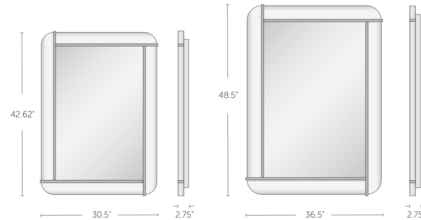

## Volterra Illuminated Mirror By Boyd Lighting

### Description

The Volterra Illuminated Mirror is a rectangular wall mirror framed with hand-cut alabaster and accented by stylish brass details. The alabaster is illuminated from within by integrated LEDs to produce a warm ambient glow and flattering light for applying makeup or shaving. Natural variations in the alabaster's veining ensure that each mirror is unique. Dimmable with ELV, MLV, or 0-10V dimmers.

### Specifications

COLOR	Alabaster
BODY FINISH	Satin Brass
WATTAGE	32W
DIMMER	Low Voltage Electronic
DIMENSIONS	30.5"W x 42.62"H x 2.75"D
INTEGRATED LED MODULE	1 x LED/32W/120-277V LED