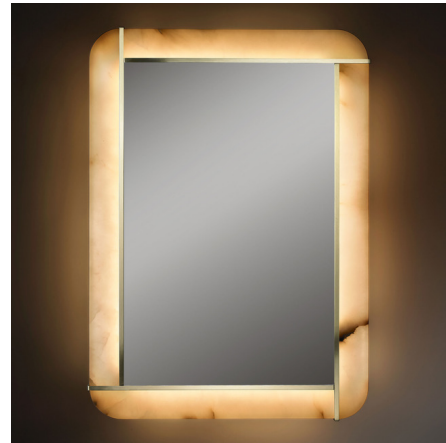

Lightology

lightology.com
866-954-4489
04-25-26

Project: _____

Company: _____

Location: _____ Fixture Type: _____

SPEC #: **BOY1283541**

Approved On: _____ Approved By: _____

Volterra Illuminated Mirror By Boyd Lighting

Description

The Volterra Illuminated Mirror is a rectangular wall mirror framed with hand-cut alabaster and accented by stylish brass details. The alabaster is illuminated from within by integrated LEDs to produce a warm ambient glow and flattering light for applying makeup or shaving. Natural variations in the alabaster's veining ensure that each mirror is unique. Dimmable with ELV, MLV, or 0-10V dimmers.

Shown in satin brass / alabaster

Specifications

COLOR	Alabaster
BODY FINISH	Satin Brass
WATTAGE	32W
DIMMER	Low Voltage Electronic
DIMENSIONS	30.5"W x 42.62"H x 2.75"D
INTEGRATED LED MODULE	1 x LED/32W/120-277V LED