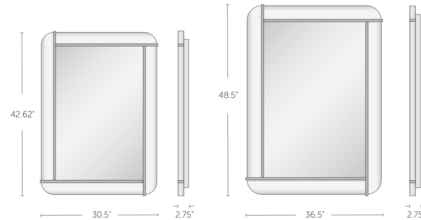

Lightology

lightology.com
866-954-4489
04-25-26

Project: _____

Company: _____

Location: _____ Fixture Type: _____

SPEC #: **BOY1283541**

Approved On: _____ Approved By: _____

Volterra Illuminated Mirror By Boyd Lighting

Description

The Volterra Illuminated Mirror is a rectangular wall mirror framed with hand-cut alabaster and accented by stylish brass details. The alabaster is illuminated from within by integrated LEDs to produce a warm ambient glow and flattering light for applying makeup or shaving. Natural variations in the alabaster's veining ensure that each mirror is unique. Dimmable with ELV, MLV, or 0-10V dimmers.

Shown in satin brass / alabaster

Specifications

COLOR	Alabaster
BODY FINISH	Satin Brass
WATTAGE	32W
DIMMER	Low Voltage Electronic
DIMENSIONS	30.5"W x 42.62"H x 2.75"D
INTEGRATED LED MODULE	1 x LED/32W/120-277V LED

Technical Information

COLOR RENDERING	90 CRI
LAMP COLOR	2700K
LUMENS/WATT	37.50
LUMINOUS FLUX	1200 lumens

CLICK TO VIEW PRODUCT

Notes: