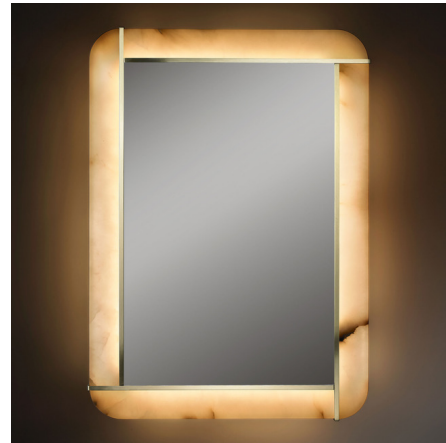

## Volterra Illuminated Mirror By Boyd Lighting

### Description

The Volterra Illuminated Mirror is a rectangular wall mirror framed with hand-cut alabaster and accented by stylish brass details. The alabaster is illuminated from within by integrated LEDs to produce a warm ambient glow and flattering light for applying makeup or shaving. Natural variations in the alabaster's veining ensure that each mirror is unique. Dimmable with ELV, MLV, or 0-10V dimmers.