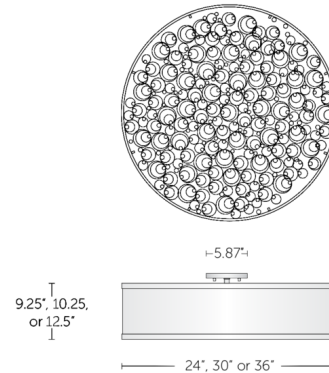

By Boyd Lighting

Description

The Catacaos Ceiling Light offers a sophisticated modern update on the age-old technique of filigree, in which small pieces of metal are used to create a larger spiral pattern. The fixture's drum-shaped fabric shade is paired with a whimsically spiraled decorative grill, adding an enchanting decorative accent that is sure to impress. Note: The finish option (Satin Nickel or Polished Nickel) refers to the finish of the canopy. Crown banding and decorative grill will match shade color (Bone White or Espresso).

Shown in satin nickel / espresso

Specifications

COLOR	Espresso
BODY FINISH	Satin Nickel
WATTAGE	225W
DIMMER	Standard 120V
DIMENSIONS	24"W x 9.25"H
BULB NOT INCLUDED	3 x A19/Medium (E26)/75W/120V Incandescent
OTHER BULB OPTIONS	3 x A19/Medium (E26)/120V LED

Technical Information

PRODUCT DIMENSIONS	Canopy: 5.87" diameter
--------------------	------------------------

CLICK TO VIEW PRODUCT

Notes: