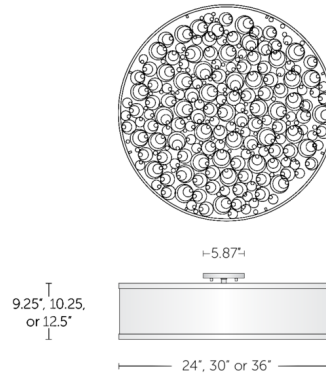

Description

The Catacaos Ceiling Light offers a sophisticated modern update on the age-old technique of filigree, in which small pieces of metal are used to create a larger spiral pattern. The fixture's drum-shaped fabric shade is paired with a whimsically spiraled decorative grill, adding an enchanting decorative accent that is sure to impress. Note: The finish option (Satin Nickel or Polished Nickel) refers to the finish of the canopy. Crown banding and decorative grill will match shade color (Bone White or Espresso).

Shown in satin nickel / espresso

Specifications

COLOR	Espresso
BODY FINISH	Satin Nickel
WATTAGE	225W
DIMMER	Standard 120V
DIMENSIONS	24"W x 9.25"H
BULB NOT INCLUDED	3 x A19/Medium (E26)/75W/120V Incandescent
OTHER BULB OPTIONS	3 x A19/Medium (E26)/120V LED

Technical Information

PRODUCT DIMENSIONS	Canopy: 5.87" diameter
--------------------	------------------------

CLICK TO VIEW PRODUCT

Notes: