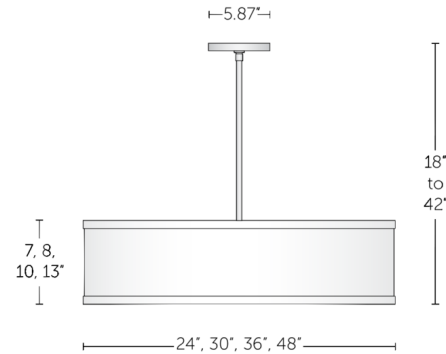

### Description

The Catacaos Pendant offers a sophisticated modern update on the age-old technique of filigree, in which small pieces of metal are used to create a larger spiral pattern. The pendant's drum-shaped fabric shade is paired with a whimsically spiraled decorative grill, adding an enchanting decorative accent that is sure to impress. Note: The finish option (Satin Nickel or Polished Nickel) refers to the finish of the downrod and canopy. Crown banding and decorative grill will match shade color (Bone White or Espresso). Overall height is specified to order (30 inch minimum to 54 inch maximum).

### Specifications

COLOR	Bone White
BODY FINISH	Polished Nickel
WATTAGE	400W
DIMMER	Standard 120V
DIMENSIONS	24"W x 7"H
BULB NOT INCLUDED	4 x A19/Medium (E26)/100W/120V Incandescent
OTHER BULB OPTIONS	4 x A19/Medium (E26)/120V LED

### Technical Information

PRODUCT DIMENSIONS	Canopy: 5.875" diameter
--------------------	-------------------------

CLICK TO VIEW PRODUCT

Notes: