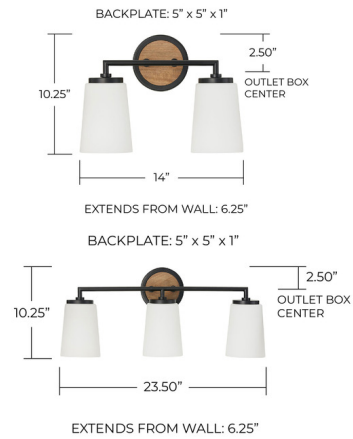

Description

Seamlessly blending a classic palette with crisp designer details, the Jonah Bathroom Vanity Light makes a statement in any space. The mango wood backplate couples handsomely with the metal finish, while the slightly tapered Soft White Glass shades add a sophisticated touch.

Shown in matte black / light wood / soft white

Specifications

COLOR Soft White
 BODY FINISH Matte Black / Light Wood
 WATTAGE 34W
 DIMMER Standard 120V
 DIMENSIONS 14"W x 10.25"H x 6.25"D
 BULB NOT INCLUDED 2 x A15/Medium (E26)/17W/120V LED
 COUNTRY OF ORIGIN India