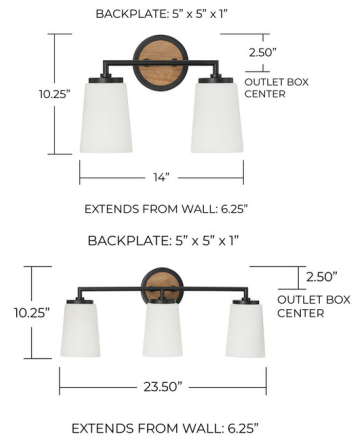

Description

Seamlessly blending a classic palette with crisp designer details, the Jonah Bathroom Vanity Light makes a statement in any space. The mango wood backplate couples handsomely with the metal finish, while the slightly tapered Soft White Glass shades add a sophisticated touch.

Shown in matte black / light wood / soft white

Specifications

COLOR	Soft White
BODY FINISH	Matte Black / Light Wood
WATTAGE	34W
DIMMER	Standard 120V
DIMENSIONS	14"W x 10.25"H x 6.25"D
BULB NOT INCLUDED	2 x A15/Medium (E26)/17W/120V LED
COUNTRY OF ORIGIN	India