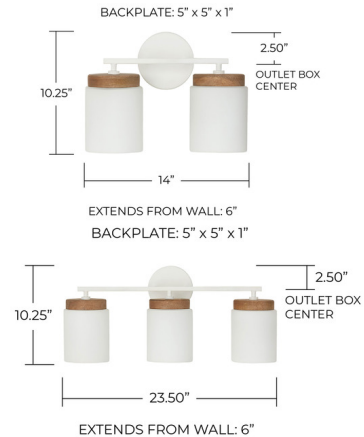

## Liam Bathroom Vanity Light By Capital Lighting

### Description

Mango wood and modern design form the Liam Bathroom Vanity Light. Cylindrical Soft White glass shades combined with matching finish make a sophisticated combo, while the Light Wood details create a visual balance for natural Scandinavian style.

### Specifications

COLOR	Natural Wood
BODY FINISH	Matte White
WATTAGE	34W
DIMMER	Standard 120V
DIMENSIONS	14"W x 10.25"H x 6"D
BULB NOT INCLUDED	2 x A15/Medium (E26)/17W/120V LED
COUNTRY OF ORIGIN	India