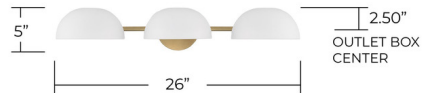

Shown in aged brass / matte white

MOUNT

BACKPLATE: 5" x 5" x 1"