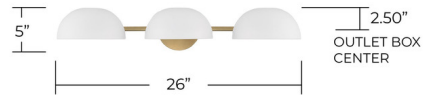

Shown in aged brass / matte white

MOUNT

BACKPLATE: 5" x 5" x 1"