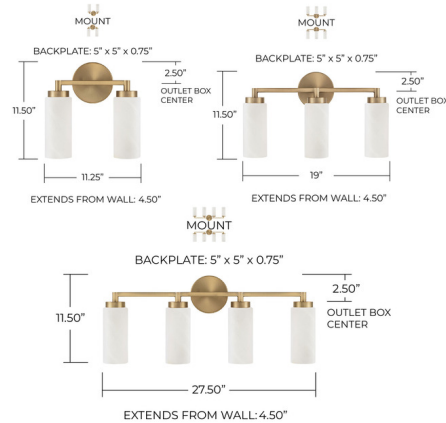

Lightology

lightology.com
866-954-4489
07-10-26

Project: _____
 Company: _____
 Location: _____ Fixture Type: _____
 SPEC #: **CPT1283606**
 Approved On: _____ Approved By: _____

Alyssa Bathroom Vanity Light By Capital Lighting

Description

Sleek forms and modern contours create the Alyssa Bathroom Vanity Light. The Aged Brass finish adds warmth to the earthy, elegant Faux Alabaster glass shades, while the elongated lines deliver sophisticated style. Hang sockets facing up or down to seamlessly suit any space.

Shown in aged brass / white

Specifications

COLOR	White
BODY FINISH	Aged Brass
WATTAGE	18W
DIMMER	Standard 120V
DIMENSIONS	11.25"W x 11.5"H x 4.5"D
BULB NOT INCLUDED	2 x B10/Candelabra (E12)/9W/120V LED
COUNTRY OF ORIGIN	China