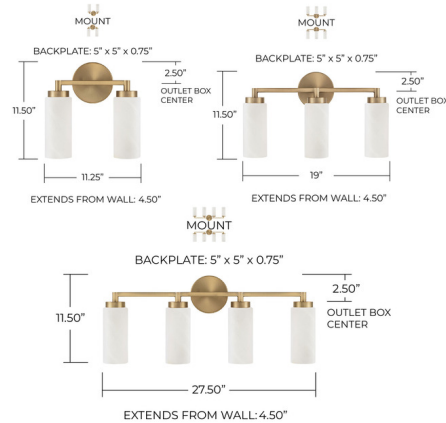

Lightology

lightology.com
866-954-4489
04-26-26

Project: _____
 Company: _____
 Location: _____ Fixture Type: _____
 SPEC #: **CPT1283606**
 Approved On: _____ Approved By: _____

Alyssa Bathroom Vanity Light By Capital Lighting

Description

Sleek forms and modern contours create the Alyssa Bathroom Vanity Light. The Aged Brass finish adds warmth to the earthy, elegant Faux Alabaster glass shades, while the elongated lines deliver sophisticated style. Hang sockets facing up or down to seamlessly suit any space.

Shown in aged brass / white

Specifications

COLOR	White
BODY FINISH	Aged Brass
WATTAGE	18W
DIMMER	Standard 120V
DIMENSIONS	11.25"W x 11.5"H x 4.5"D
BULB NOT INCLUDED	2 x B10/Candelabra (E12)/9W/120V LED
COUNTRY OF ORIGIN	China