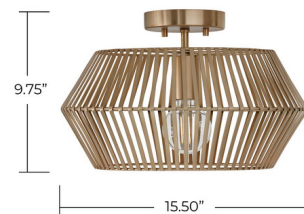

Lightology

lightology.com
866-954-4489
05-21-26

Project: _____

Company: _____

Location: _____ Fixture Type: _____

SPEC #: **CPT1283610**

Approved On: _____ Approved By: _____

Kaiya Semi Flush Ceiling Light By Capital Lighting

Description

Modern metal meets elegant angles in the Kaiya Semi Flush Ceiling Light. The open design invites visual intrigue, while the metal finish creates show-stopping style.

Shown in matte brass

CEILING CANOPY:
5" x 1" x 5"

EXTENDS: 15.50"

Specifications

| | |
|-------------------|---|
| COLOR | N/A |
| BODY FINISH | Matte Brass |
| WATTAGE | 17W |
| DIMMER | Standard 120V |
| DIMENSIONS | 15.5"W x 9.75"H |
| BULB NOT INCLUDED | 1 x G16.5/Candelabra (E12)/17W/120V LED |
| COUNTRY OF ORIGIN | India |