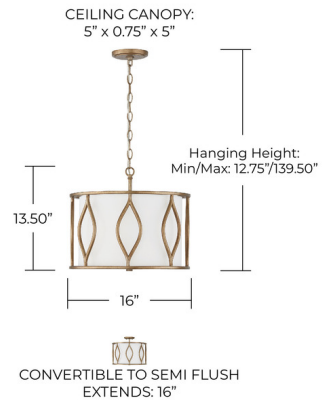

Lightology

lightology.com
866-954-4489
07-08-26

Project: _____

Company: _____

Location: _____ Fixture Type: _____

SPEC #: **CPT1283617**

Approved On: _____ Approved By: _____

Cohen Dual Mounted Semi Flush By Capital Lighting

Description

Add a layer of luxury to any space with the statement-making Cohen Dual Mounted Semi Flush. Whether hung as a pendant or semi-flush, the curved, open columns frame the fabric shade, creating a sophisticated luminaire. The white glass diffuser's tailored look adds a soft glow to any space, while the handcrafted metal finish creates subtle shimmer and texture.

Shown in mystic luster / white

Specifications

COLOR	White
BODY FINISH	Mystic Luster
WATTAGE	27W
DIMMER	Standard 120V
DIMENSIONS	16"W x 13.5"H
BULB NOT INCLUDED	3 x G16.5/Candelabra (E12)/9W/120V LED
COUNTRY OF ORIGIN	China