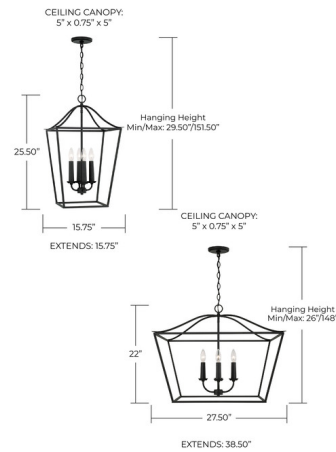

## Grady Pendant By Capital Lighting

### Description

Soft curves and tapered lines create the Grady Pendant. The elongated lines create a sleek, open-air silhouette, while the metal finish adds dimension to any space.

Shown in matte brass

### Specifications

COLOR	N/A
BODY FINISH	Matte Brass
WATTAGE	36W
DIMMER	Standard 120V
DIMENSIONS	27.5"W x 22"H
BULB NOT INCLUDED	4 x B10/Candelabra (E12)/9W/120V LED
COUNTRY OF ORIGIN	China

CLICK TO VIEW PRODUCT