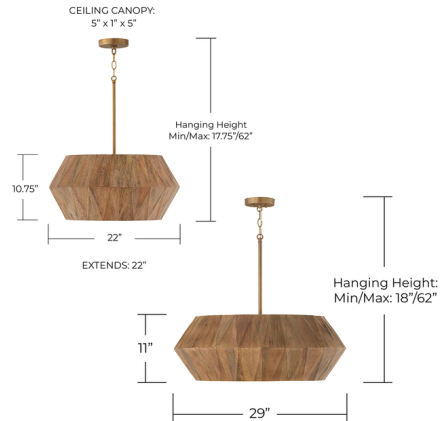

### Specifications

COLOR . . . . . Light Wood  
BODY FINISH . . . . . Patina Brass  
WATTAGE . . . . . 36W  
DIMMER . . . . . Standard 120V  
DIMENSIONS . . . . . 22"W x 10.75"H  
BULB NOT INCLUDED . . . . . 4 x G16.5/Candelabra (E12)/9W/120V LED  
COUNTRY OF ORIGIN . . . . . India

### Technical Information

PRODUCT DIMENSIONS Adjustable Height: 12" Chain and 1-6", 1-12", and 1-18" Stems

Notes:

Shown in patina brass / light wood

CLICK TO VIEW PRODUCT