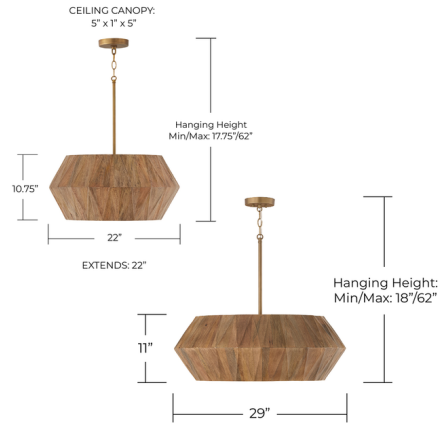

Specifications

COLOR Light Wood
BODY FINISH Patina Brass
WATTAGE 36W
DIMMER Standard 120V
DIMENSIONS 22"W x 10.75"H
BULB NOT INCLUDED 4 x G16.5/Candelabra (E12)/9W/120V LED
COUNTRY OF ORIGIN India

Technical Information

PRODUCT DIMENSIONS Adjustable Height: 12" Chain and 1-6", 1-12", and 1-18" Stems

Notes:

Shown in patina brass / light wood

CLICK TO VIEW PRODUCT