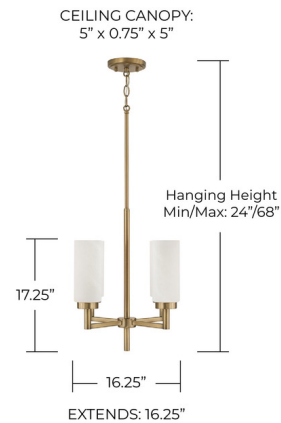

CLICK TO VIEW PRODUCT

Notes: