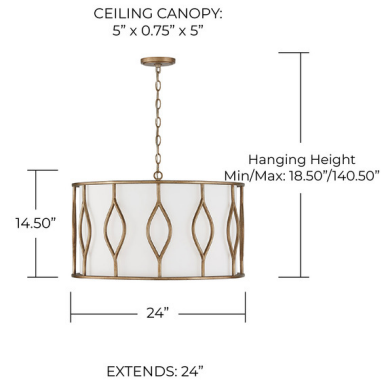

Lightology

lightology.com
866-954-4489
04-26-26

Project: _____

Company: _____

Location: _____ Fixture Type: _____

SPEC #: **CPT1283640**

Approved On: _____ Approved By: _____

Cohen Drum Pendant By Capital Lighting

Description

Add a layer of luxury to any space with the statement-making Cohen Drum Pendant. The curved, open columns frame the fabric shade, creating a sophisticated luminaire. The white glass diffuser's tailored look adds a soft glow to any space, while the handcrafted metal finish creates subtle shimmer and texture.

Shown in mystic luster / white

Specifications

COLOR	White
BODY FINISH	Mystic Luster
WATTAGE	36W
DIMMER	Standard 120V
DIMENSIONS	24"W x 14.5"H
BULB NOT INCLUDED	4 x G16.5/Candelabra (E12)/9W/120V LED
COUNTRY OF ORIGIN	China