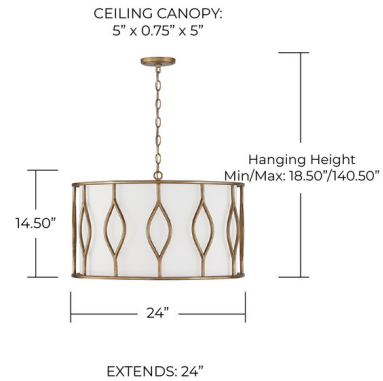

## Cohen Drum Pendant By Capital Lighting

### Description

Add a layer of luxury to any space with the statement-making Cohen Drum Pendant. The curved, open columns frame the fabric shade, creating a sophisticated luminaire. The white glass diffuser's tailored look adds a soft glow to any space, while the handcrafted metal finish creates subtle shimmer and texture.

### Specifications

COLOR	White
BODY FINISH	Mystic Luster
WATTAGE	36W
DIMMER	Standard 120V
DIMENSIONS	24"W x 14.5"H
BULB NOT INCLUDED	4 x G16.5/Candelabra (E12)/9W/120V LED
COUNTRY OF ORIGIN	China

CLICK TO VIEW PRODUCT