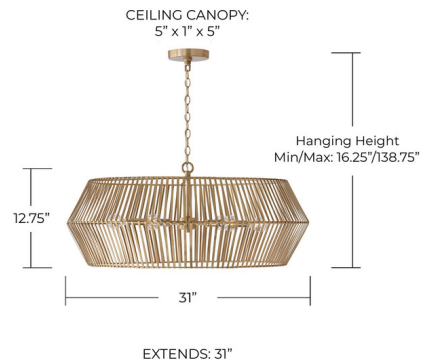

## Kaiya Drum Chandelier By Capital Lighting

### Description

Modern metal meets elegant angles in the Kaiya Drum Chandelier. The open design invites visual intrigue, while the metal cage finish creates show-stopping style.

Shown in matte black

### Specifications

COLOR	N/A
BODY FINISH	Matte Black
WATTAGE	54W
DIMMER	Standard 120V
DIMENSIONS	31"W x 12.75"H
BULB NOT INCLUDED	6 x G16.5/Candelabra (E12)/9W/120V LED
COUNTRY OF ORIGIN	India

CLICK TO VIEW PRODUCT