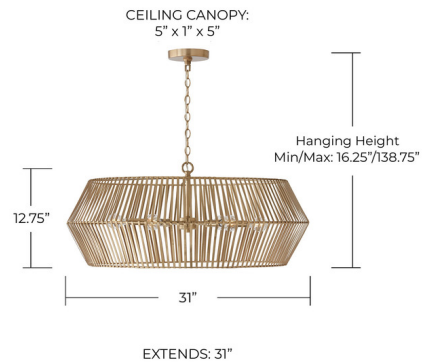

Lightology

lightology.com
866-954-4489
06-03-26

Project: _____

Company: _____

Location: _____ Fixture Type: _____

SPEC #: **CPT1283642**

Approved On: _____ Approved By: _____

Kaiya Drum Chandelier By Capital Lighting

Description

Modern metal meets elegant angles in the Kaiya Drum Chandelier. The open design invites visual intrigue, while the metal cage finish creates show-stopping style.

Specifications

COLOR	N/A
BODY FINISH	Matte Black
WATTAGE	54W
DIMMER	Standard 120V
DIMENSIONS	31"W x 12.75"H
BULB NOT INCLUDED	6 x G16.5/Candelabra (E12)/9W/120V LED
COUNTRY OF ORIGIN	India

Notes:

Shown in matte black

CLICK TO VIEW PRODUCT