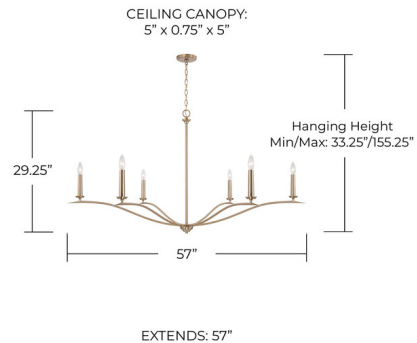

Lightology

lightology.com
866-954-4489
04-25-26

Project: _____

Company: _____

Location: _____ Fixture Type: _____

SPEC #: **CPT1283646**

Approved On: _____ Approved By: _____

Grady Chandelier By Capital Lighting

Description

Soft curves create classic elegance in the Grady Chandelier. The round candle sleeves complement the sleek, elongated silhouette, while the elegant finish adds sophistication to any space.

Shown in matte brass

Specifications

COLOR	N/A
BODY FINISH	Matte Brass
WATTAGE	54W
DIMMER	Standard 120V
DIMENSIONS	57"W x 29.25"H
BULB NOT INCLUDED	6 x B10/Candelabra (E12)/9W/120V LED
COUNTRY OF ORIGIN	China

CLICK TO VIEW PRODUCT