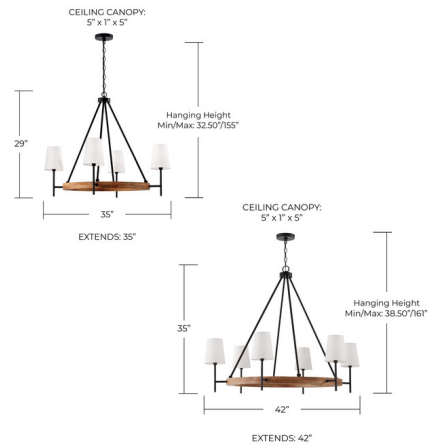

Lightology

lightology.com
866-954-4489
07-07-26

Project: _____
 Company: _____
 Location: _____ Fixture Type: _____
 SPEC #: **CPT1283650**
 Approved On: _____ Approved By: _____

Jonah Chandelier By Capital Lighting

Description

Seamlessly blending a classic palette with crisp designer details, the Jonah Chandelier makes a statement in any space. The metal finish and mango wood ring make a handsome pair, while the White fabric shades add sophistication or remove them for a less-is-more look.

Shown in matte black / light wood / white

Specifications

COLOR	White
BODY FINISH	Matte Black / Light Wood
WATTAGE	36W
DIMMER	Standard 120V
DIMENSIONS	35"W x 29"H
BULB NOT INCLUDED	4 x B10/Candelabra (E12)/9W/120V LED
COUNTRY OF ORIGIN	India