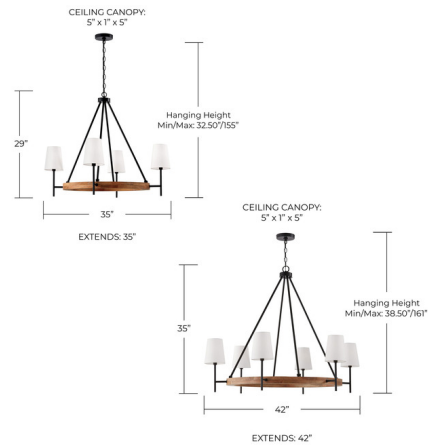

Shown in matte black / light wood / white