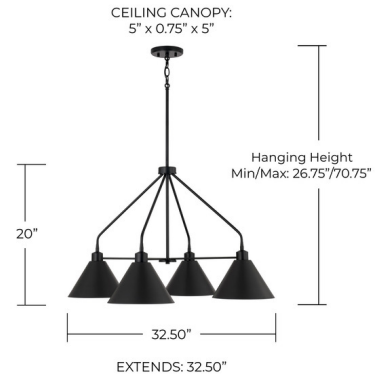

Lightology

lightology.com
866-954-4489
05-22-26

Project: _____

Company: _____

Location: _____ Fixture Type: _____

SPEC #: **CPT1283656**

Approved On: _____ Approved By: _____

Alden Chandelier By Capital Lighting

Shown in matte black / white

Specifications

COLOR	White
BODY FINISH	Matte Black
WATTAGE	68W
DIMMER	Standard 120V
DIMENSIONS	32.5"W x 20"H
BULB NOT INCLUDED	4 x A19/Medium (E26)/17W/120V LED
COUNTRY OF ORIGIN	China

Technical Information

PRODUCT DIMENSIONS Downrods Included: 1-6", 1-12", and 1-18" Stems

CLICK TO VIEW PRODUCT

Notes: