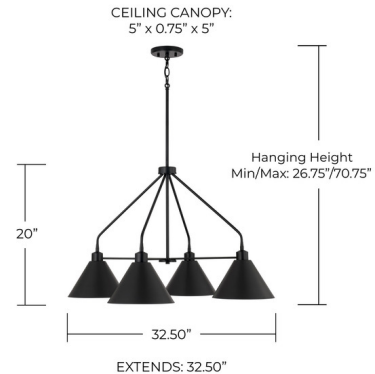

Shown in matte black / white

Specifications

COLOR White
BODY FINISH Matte Black
WATTAGE 68W
DIMMER Standard 120V
DIMENSIONS 32.5"W x 20"H
BULB NOT INCLUDED 4 x A19/Medium (E26)/17W/120V LED
COUNTRY OF ORIGIN China

Technical Information

PRODUCT DIMENSIONS Downrods Included: 1-6", 1-12", and 1-18" Stems

CLICK TO VIEW PRODUCT

Notes: