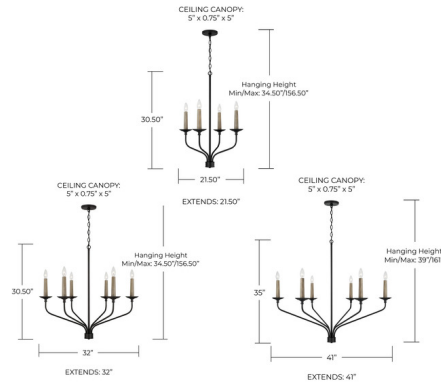

### Specifications

COLOR . . . . . Natural  
 BODY FINISH . . . . . Matte Black  
 WATTAGE . . . . . 36W  
 DIMMER . . . . . Standard 120V  
 DIMENSIONS . . . . . 21.5"W x 30.5"H  
 BULB NOT INCLUDED . . . . . 4 x B10/Candelabra (E12)/9W/120V LED  
 COUNTRY OF ORIGIN . . . . . China