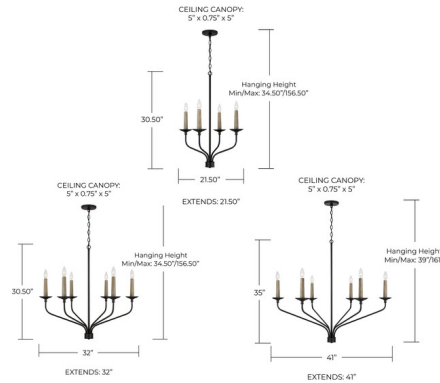

### Specifications

COLOR	Natural
BODY FINISH	Matte Black
WATTAGE	36W
DIMMER	Standard 120V
DIMENSIONS	21.5"W x 30.5"H
BULB NOT INCLUDED	4 x B10/Candelabra (E12)/9W/120V LED
COUNTRY OF ORIGIN	China

CLICK TO VIEW PRODUCT