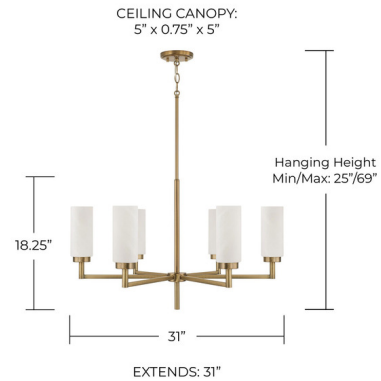

Lightology

lightology.com
866-954-4489
05-21-26

Project: _____

Company: _____

Location: _____ Fixture Type: _____

SPEC #: **CPT1283662**

Approved On: _____ Approved By: _____

Alyssa Chandelier By Capital Lighting

Description

Sleek forms and modern contours create the Alyssa Chandelier. The elongated Faux Alabaster glass shades deliver earthy, elegant style, while the warm finish gives a nod to mid-century style.

Shown in aged brass / white

Specifications

COLOR	White
BODY FINISH	Aged Brass
WATTAGE	54W
DIMMER	Standard 120V
DIMENSIONS	31"W x 18.25"H
BULB NOT INCLUDED	6 x B10/Candelabra (E12)/9W/120V LED
COUNTRY OF ORIGIN	China

Technical Information

PRODUCT DIMENSIONS Downrods Included: 1-6", 1-12", and 1-18" Stems

CLICK TO VIEW PRODUCT

Notes: