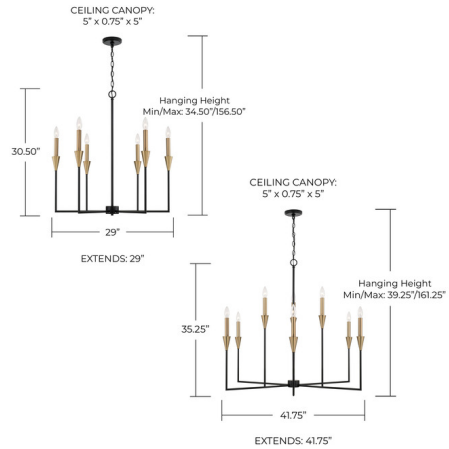

Description

Create striking elegance with the Avant Chandelier. The pointed bobeches and squared arms evoke a stunning, distinct style, while the interchangeable Aged Brass or Matte White candle sleeves (included) offer a tailor-made feel.

Specifications

COLOR	N/A
BODY FINISH	Matte Black / Aged Brass
WATTAGE	54W
DIMMER	Standard 120V
DIMENSIONS	29"W x 30.5"H
BULB NOT INCLUDED	6 x B10/Candelabra (E12)/9W/120V LED
COUNTRY OF ORIGIN	China

Shown in matte black / aged brass