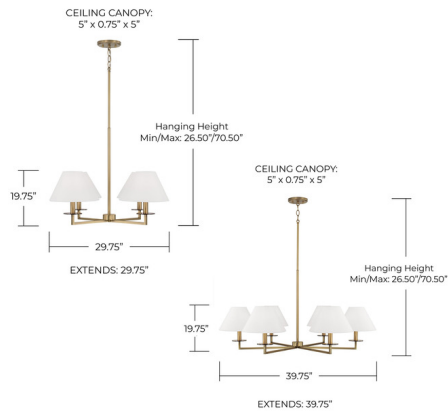

### Specifications

COLOR . . . . . White  
BODY FINISH . . . . . Aged Brass  
WATTAGE . . . . . 36W  
DIMMER . . . . . Standard 120V  
DIMENSIONS . . . . . 29.75"W x 19.75"H  
BULB NOT INCLUDED . . . . . 4 x B10/Candelabra (E12)/9W/120V LED  
COUNTRY OF ORIGIN . . . . . China

### Technical Information

PRODUCT DIMENSIONS . . . . . Downrods Included: 1-6", 1-12", and 1-18" Stems

Shown in aged brass / white

CLICK TO VIEW PRODUCT

Notes: