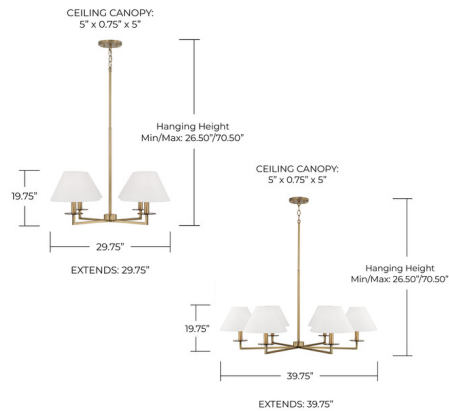

### Specifications

COLOR . . . . . White  
BODY FINISH . . . . . Aged Brass  
WATTAGE . . . . . 36W  
DIMMER . . . . . Standard 120V  
DIMENSIONS . . . . . 29.75"W x 19.75"H  
BULB NOT INCLUDED . . . . . 4 x B10/Candelabra (E12)/9W/120V LED  
COUNTRY OF ORIGIN . . . . . China

### Technical Information

PRODUCT DIMENSIONS . . . . . Downrods Included: 1-6", 1-12", and 1-18" Stems

Shown in aged brass / white

CLICK TO VIEW PRODUCT

Notes: