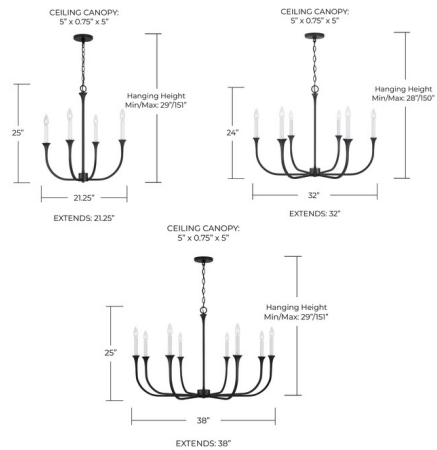

CLICK TO VIEW PRODUCT

Notes: