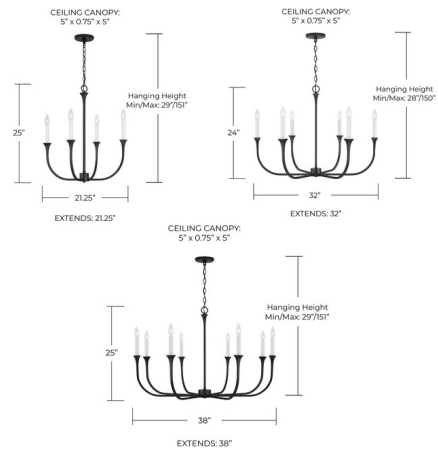

Description

A timeless luminaire, the Decklan Chandelier offers elegance with options. The textured arms curve upward into flared bases for interchangeable candle sleeves with both Matte White and Black Iron finishes included to create tailored style in any space.

Specifications

COLOR White
 BODY FINISH Black
 WATTAGE 36W
 DIMMER Standard 120V
 DIMENSIONS 21.25"W x 25"H
 BULB NOT INCLUDED 4 x B10/Candelabra (E12)/9W/120V LED
 COUNTRY OF ORIGIN China

Shown in black / white