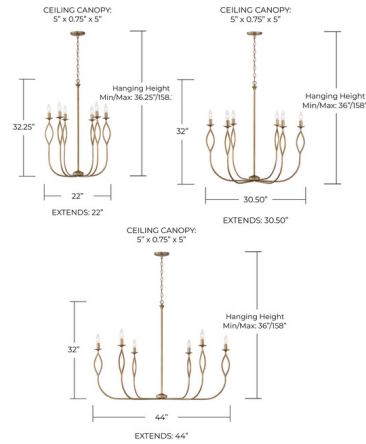

## Cohen Chandelier By Capital Lighting

### Specifications

COLOR	N/A
BODY FINISH	Mystic Luster
WATTAGE	54W
DIMMER	Standard 120V
DIMENSIONS	22"W x 32.25"H
BULB NOT INCLUDED	6 x G16.5/Candelabra (E12)/9W/120V LED
COUNTRY OF ORIGIN	China

CLICK TO VIEW PRODUCT