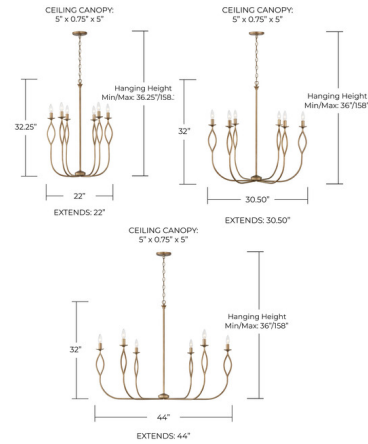

## Cohen Chandelier By Capital Lighting

### Specifications

COLOR	N/A
BODY FINISH	Mystic Luster
WATTAGE	54W
DIMMER	Standard 120V
DIMENSIONS	22"W x 32.25"H
BULB NOT INCLUDED	6 x G16.5/Candelabra (E12)/9W/120V LED
COUNTRY OF ORIGIN	China

CLICK TO VIEW PRODUCT