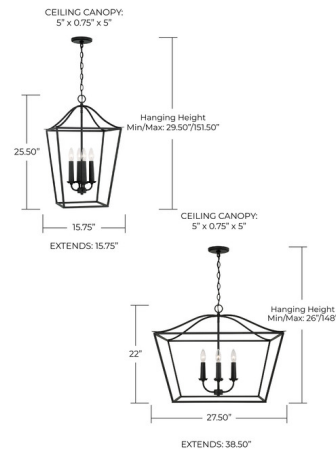

Lightology

lightology.com
866-954-4489
04-13-26

Project: _____

Company: _____

Location: _____ Fixture Type: _____

SPEC #: **CPT1283680**

Approved On: _____ Approved By: _____

Grady Pendant By Capital Lighting

Description

Soft curves and tapered lines create the Grady Pendant. The elongated lines create a sleek, open-air silhouette, while the metal finish adds dimension to any space.

Shown in textured white

Specifications

COLOR	N/A
BODY FINISH	Textured White
WATTAGE	36W
DIMMER	Standard 120V
DIMENSIONS	15.75"W x 25.5"H
BULB NOT INCLUDED	4 x B10/Candelabra (E12)/9W/120V LED
COUNTRY OF ORIGIN	China

CLICK TO VIEW PRODUCT

Notes: