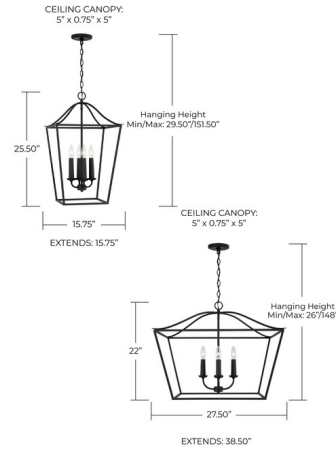

Lightology

lightology.com
866-954-4489
07-07-26

Project: _____

Company: _____

Location: _____ Fixture Type: _____

SPEC #: **CPT1283680**

Approved On: _____ Approved By: _____

Grady Pendant By Capital Lighting

Description

Soft curves and tapered lines create the Grady Pendant. The elongated lines create a sleek, open-air silhouette, while the metal finish adds dimension to any space.

Shown in textured white

Specifications

COLOR	N/A
BODY FINISH	Textured White
WATTAGE	36W
DIMMER	Standard 120V
DIMENSIONS	15.75"W x 25.5"H
BULB NOT INCLUDED	4 x B10/Candelabra (E12)/9W/120V LED
COUNTRY OF ORIGIN	China

CLICK TO VIEW PRODUCT

Notes: