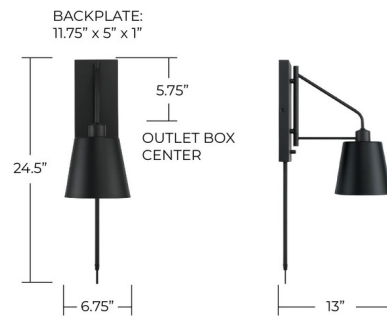

## Alden Plug-In Wall Sconce By Capital Lighting

### Description

Spotlight distinct style with the Alden Plug-In Wall Sconce. The finish offers a sleek contrast, and the crisp, tapered metal shade swings from side to side and includes a dimmer switch bringing modern task lighting where you need it most. This versatile fixture includes a 12 cord cover and plug-in option.

### Specifications

COLOR	White
BODY FINISH	Matte White
WATTAGE	17W
DIMMER	Standard 120V
DIMENSIONS	6.75"W x 24.5"H x 13"D
BULB NOT INCLUDED	1 x A19/Medium (E26)/17W/120V LED
COUNTRY OF ORIGIN	China

CLICK TO VIEW PRODUCT