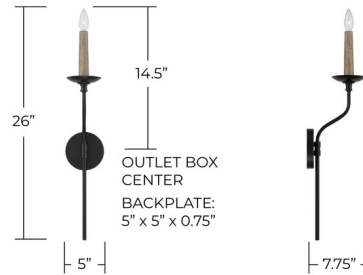

Lightology

lightology.com
866-954-4489
07-01-26

Project: _____

Company: _____

Location: _____ Fixture Type: _____

SPEC #: **CPT1283691**

Approved On: _____ Approved By: _____

Wilder Wall Sconce By Capital Lighting

Description

Pairing the warm finish with designer details, the Wilder Wall Sconce brings classic elegance with an (optional) element of nature. The interchangeable candle sleeve (included) creates a custom-made feel for high design that suits any style.

Shown in matte black / natural

Specifications

COLOR	Natural
BODY FINISH	Matte Black
WATTAGE	9W
DIMMER	Standard 120V
DIMENSIONS	5"W x 26"H x 7.75"D
BULB NOT INCLUDED	1 x B10/Candelabra (E12)/9W/120V LED
COUNTRY OF ORIGIN	China