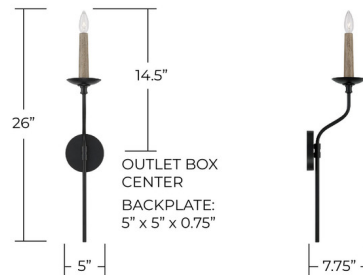

## Wilder Wall Sconce

By Capital Lighting

### Description

Pairing the warm finish with designer details, the Wilder Wall Sconce brings classic elegance with an (optional) element of nature. The interchangeable candle sleeve (included) creates a custom-made feel for high design that suits any style.

### Specifications

COLOR	Natural
BODY FINISH	Matte Black
WATTAGE	9W
DIMMER	Standard 120V
DIMENSIONS	5"W x 26"H x 7.75"D
BULB NOT INCLUDED	1 x B10/Candelabra (E12)/9W/120V LED
COUNTRY OF ORIGIN	China

CLICK TO VIEW PRODUCT