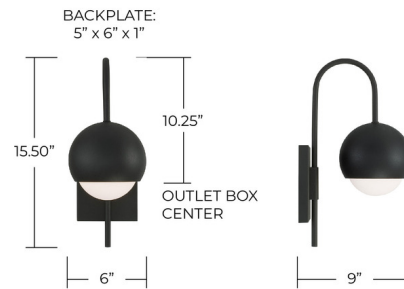

## Dolby Wall Sconce By Capital Lighting

### Description

The streamlined Dolby Wall Sconce spotlights retro chic style with Soft White glass encircled by a metal globe shade. The curved stem adds a playful touch, while the textured finish creates dimension.

### Specifications

COLOR	Soft White
BODY FINISH	Black Iron
WATTAGE	9W
DIMMER	Standard 120V
DIMENSIONS	6"W x 15.5"H x 9"D
BULB NOT INCLUDED	1 x G16.5/Candelabra (E12)/9W/120V LED
COUNTRY OF ORIGIN	China