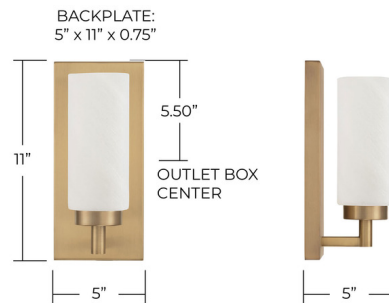

## Alyssa Wall Sconce By Capital Lighting

### Description

Highlight sleek, modern style with the Alyssa Wall Sconce. The warm finish adds warmth to the earthy, elegant Faux Alabaster glass shade, while the elongated lines deliver sophisticated style. Hang socket facing up or down to seamlessly suit any space.

### Specifications

COLOR	White
BODY FINISH	Aged Brass
WATTAGE	9W
DIMMER	Standard 120V
DIMENSIONS	5"W x 11"H x 5"D
BULB NOT INCLUDED	1 x B10/Candelabra (E12)/9W/120V LED
COUNTRY OF ORIGIN	China

CLICK TO VIEW PRODUCT