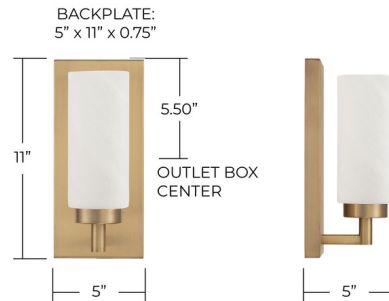

Lightology

lightology.com
866-954-4489
06-29-26

Project: _____

Company: _____

Location: _____ Fixture Type: _____

SPEC #: **CPT1283693**

Approved On: _____ Approved By: _____

Alyssa Wall Sconce By Capital Lighting

Description

Highlight sleek, modern style with the Alyssa Wall Sconce. The warm finish adds warmth to the earthy, elegant Faux Alabaster glass shade, while the elongated lines deliver sophisticated style. Hang socket facing up or down to seamlessly suit any space.

Shown in aged brass / white

Specifications

COLOR	White
BODY FINISH	Aged Brass
WATTAGE	9W
DIMMER	Standard 120V
DIMENSIONS	5"W x 11"H x 5"D
BULB NOT INCLUDED	1 x B10/Candelabra (E12)/9W/120V LED
COUNTRY OF ORIGIN	China