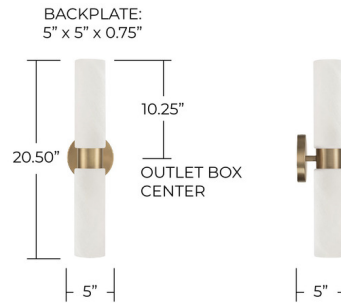

Lightology

lightology.com
866-954-4489
06-30-26

Project: _____

Company: _____

Location: _____ Fixture Type: _____

SPEC #: **CPT1283694**

Approved On: _____ Approved By: _____

Alyssa 2-Light Wall Sconce By Capital Lighting

Description

Highlight sleek, modern style with the Alyssa 2-Light Wall Sconce. The warm finish adds warmth to the earthy, elegant Faux Alabaster glass shades, while the elongated lines deliver sophisticated style. Horizontal or vertical hanging capability seamlessly suits any space.

Shown in aged brass / white

Specifications

COLOR	White
BODY FINISH	Aged Brass
WATTAGE	34W
DIMMER	Standard 120V
DIMENSIONS	5"W x 20.5"H x 5"D
BULB NOT INCLUDED	2 x T8/Medium (E26)/17W/120V LED
COUNTRY OF ORIGIN	China