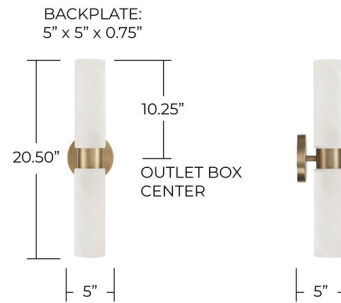

Lightology

lightology.com
866-954-4489
04-22-26

Project: _____
Company: _____
Location: _____ Fixture Type: _____
SPEC #: **CPT1283694**
Approved On: _____ Approved By: _____

Alyssa 2-Light Wall Sconce By Capital Lighting

Description

Highlight sleek, modern style with the Alyssa 2-Light Wall Sconce. The warm finish adds warmth to the earthy, elegant Faux Alabaster glass shades, while the elongated lines deliver sophisticated style. Horizontal or vertical hanging capability seamlessly suits any space.

Shown in aged brass / white

Specifications

COLOR	White
BODY FINISH	Aged Brass
WATTAGE	34W
DIMMER	Standard 120V
DIMENSIONS	5"W x 20.5"H x 5"D
BULB NOT INCLUDED	2 x T8/Medium (E26)/17W/120V LED
COUNTRY OF ORIGIN	China