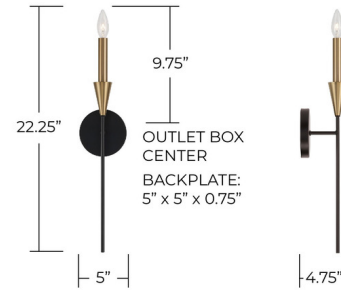

Description

Spotlight striking elegance with the Avant Wall Sconce. The pointed bobèche and elongated stem evoke a stunning, distinct style, while the interchangeable Aged Brass or Matte White candle sleeves (included) offers a tailor-made feel.

Shown in matte black / aged brass

Specifications

COLOR	N/A
BODY FINISH	Matte Black / Aged Brass
WATTAGE	9W
DIMMER	Standard 120V
DIMENSIONS	5"W x 22.25"H x 4.75"D
BULB NOT INCLUDED	1 x B10/Candelabra (E12)/9W/120V LED
COUNTRY OF ORIGIN	China