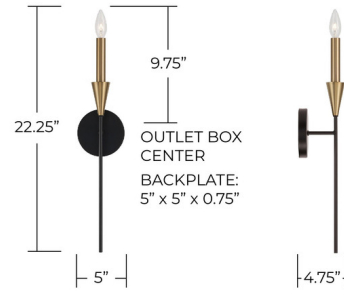

### Description

Spotlight striking elegance with the Avant Wall Sconce. The pointed bobèche and elongated stem evoke a stunning, distinct style, while the interchangeable Aged Brass or Matte White candle sleeves (included) offers a tailor-made feel.

### Specifications

COLOR	N/A
BODY FINISH	Matte Black / Aged Brass
WATTAGE	9W
DIMMER	Standard 120V
DIMENSIONS	5"W x 22.25"H x 4.75"D
BULB NOT INCLUDED	1 x B10/Candelabra (E12)/9W/120V LED
COUNTRY OF ORIGIN	China