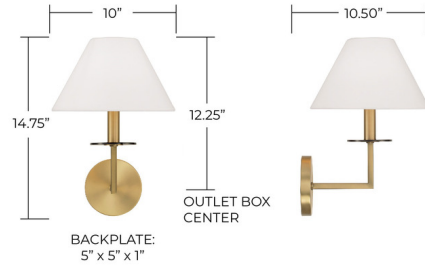

Lightology

lightology.com
866-954-4489
04-21-26

Project: _____

Company: _____

Location: _____ Fixture Type: _____

SPEC #: **CPT1283696**

Approved On: _____ Approved By: _____

Gilda Wall Sconce By Capital Lighting

Description

The decadence is in the details. The Gilda Sconce brings the glamour with an interchangeable tortoise shell or clear acrylic bobèche. The warm finish adds a warm tone, while the tapered White fabric stay-straight shade and squared arm create a crisp, classic aesthetic.

Shown in aged brass / white

Specifications

COLOR	White
BODY FINISH	Aged Brass
WATTAGE	9W
DIMMER	Standard 120V
DIMENSIONS	10"W x 14.75"H x 10.5"D
BULB NOT INCLUDED	1 x B10/Candelabra (E12)/9W/120V LED
COUNTRY OF ORIGIN	China