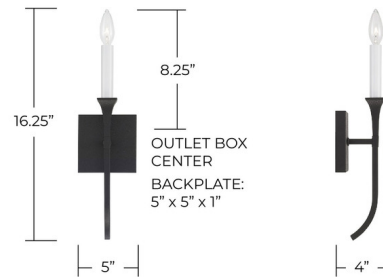

Lightology

lightology.com
866-954-4489
05-24-26

Project: _____

Company: _____

Location: _____ Fixture Type: _____

SPEC #: **CPT1283697**

Approved On: _____ Approved By: _____

Decklan Wall Sconce By Capital Lighting

Description

A timeless luminaire, the Decklan Wall Sconce offers elegance with options. The textured stem curves upward into a flared base for the interchangeable candle sleeve with both Matte White and Black Iron finishes included to create tailored style in any space.

Shown in black iron / white

Specifications

COLOR	White
BODY FINISH	Black Iron
WATTAGE	9W
DIMMER	Standard 120V
DIMENSIONS	5"W x 16.25"H x 4"D
BULB NOT INCLUDED	1 x B10/Candelabra (E12)/9W/120V LED
COUNTRY OF ORIGIN	China