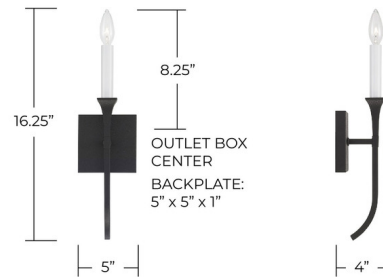

Lightology

lightology.com
866-954-4489
04-07-26

Project: _____

Company: _____

Location: _____ Fixture Type: _____

SPEC #: **CPT1283697**

Approved On: _____ Approved By: _____

Decklan Wall Sconce By Capital Lighting

Description

A timeless luminaire, the Decklan Wall Sconce offers elegance with options. The textured stem curves upward into a flared base for the interchangeable candle sleeve with both Matte White and Black Iron finishes included to create tailored style in any space.

Shown in black iron / white

Specifications

COLOR	White
BODY FINISH	Black Iron
WATTAGE	9W
DIMMER	Standard 120V
DIMENSIONS	5"W x 16.25"H x 4"D
BULB NOT INCLUDED	1 x B10/Candelabra (E12)/9W/120V LED
COUNTRY OF ORIGIN	China