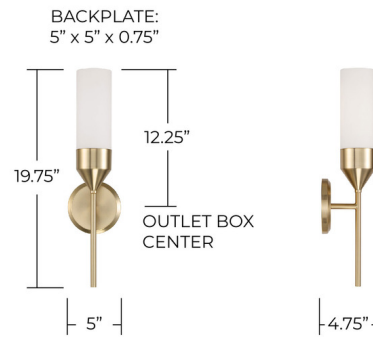

Lightology

lightology.com
866-954-4489
08-25-25

Project: _____

Company: _____

Location: _____ Fixture Type: _____

SPEC #: **CPT1283698**

Approved On: _____ Approved By: _____

Devon Wall Sconce By Capital Lighting

Description

Undeniably sleek, the Devon Wall Sconce delivers elegant style in a familiar form. The slim, cylindrical Soft White glass creates an elongated design, while the metal finish evokes a mid-century aesthetic.

Shown in matte brass / soft white

Specifications

COLOR Soft White
BODY FINISH Matte Brass
WATTAGE 17W
DIMMER Standard 120V
DIMENSIONS 5"W x 19.75"H x 4.75"D
BULB NOT INCLUDED 1 x T9/Medium (E26)/17W/120V LED
COUNTRY OF ORIGIN China