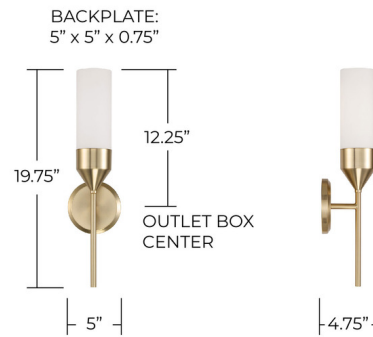

Lightology

lightology.com
866-954-4489
04-21-26

Project: _____

Company: _____

Location: _____ Fixture Type: _____

SPEC #: **CPT1283698**

Approved On: _____ Approved By: _____

Devon Wall Sconce By Capital Lighting

Description

Undeniably sleek, the Devon Wall Sconce delivers elegant style in a familiar form. The slim, cylindrical Soft White glass creates an elongated design, while the metal finish evokes a mid-century aesthetic.

Shown in matte brass / soft white

Specifications

COLOR	Soft White
BODY FINISH	Matte Brass
WATTAGE	17W
DIMMER	Standard 120V
DIMENSIONS	5"W x 19.75"H x 4.75"D
BULB NOT INCLUDED	1 x T9/Medium (E26)/17W/120V LED
COUNTRY OF ORIGIN	China