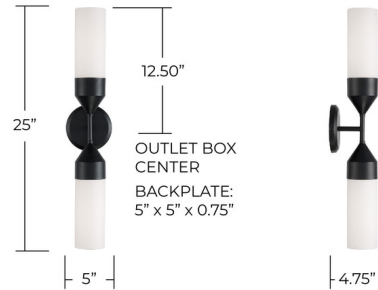

Lightology

lightology.com
866-954-4489
04-11-26

Project: _____

Company: _____

Location: _____ Fixture Type: _____

SPEC #: **CPT1283701**

Approved On: _____ Approved By: _____

Devon Dual Wall Sconce By Capital Lighting

Description

Undeniably sleek, the Devon Dual Wall Sconce delivers elegant style. The slim, cylindrical Soft White glass shades create an elongated design, while an elegant finish evokes a bold aesthetic. Can be mounted vertically or horizontally.

Shown in matte black / soft white

Specifications

COLOR	Soft White
BODY FINISH	Matte Black
WATTAGE	34W
DIMMER	Standard 120V
DIMENSIONS	5"W x 25"H x 4.75"D
BULB NOT INCLUDED	2 x T9/Medium (E26)/17W/120V LED
COUNTRY OF ORIGIN	China