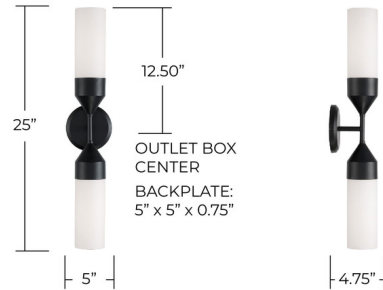

Lightology

lightology.com
866-954-4489
06-04-26

Project: _____

Company: _____

Location: _____ Fixture Type: _____

SPEC #: **CPT1283701**

Approved On: _____ Approved By: _____

Devon Dual Wall Sconce By Capital Lighting

Description

Undeniably sleek, the Devon Dual Wall Sconce delivers elegant style. The slim, cylindrical Soft White glass shades create an elongated design, while an elegant finish evokes a bold aesthetic. Can be mounted vertically or horizontally.

Shown in matte black / soft white

Specifications

COLOR Soft White
BODY FINISH Matte Black
WATTAGE 34W
DIMMER Standard 120V
DIMENSIONS 5"W x 25"H x 4.75"D
BULB NOT INCLUDED 2 x T9/Medium (E26)/17W/120V LED
COUNTRY OF ORIGIN China