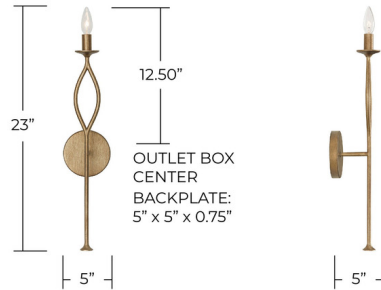

## Cohen Wall Sconce By Capital Lighting

### Description

Illuminate luxury with the Cohen Wall Sconce. The elongated, elegant form is crafted of a curved, open detail topped with the bobèche and short candle sleeve, while the handcrafted metal finish creates subtle shimmer and texture.

### Specifications

COLOR	N/A
BODY FINISH	Mystic Luster
WATTAGE	9W
DIMMER	Standard 120V
DIMENSIONS	5"W x 23"H x 5"D
BULB NOT INCLUDED	1 x B10/Candelabra (E12)/9W/120V LED
COUNTRY OF ORIGIN	China

CLICK TO VIEW PRODUCT