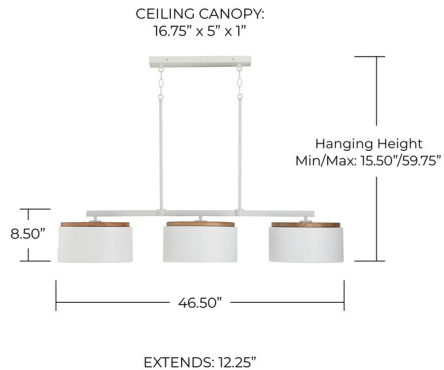

Lightology

lightology.com
866-954-4489
07-10-26

Project: _____

Company: _____

Location: _____ Fixture Type: _____

SPEC #: **CPT1283703**

Approved On: _____ Approved By: _____

Liam Linear Chandelier By Capital Lighting

Description

Mango wood and modern design form the Liam Linear Chandelier. The metal shades and the Light Wood details create a visual balance for natural Scandinavian style.

Specifications

COLOR Natural Wood
BODY FINISH Matte White
WATTAGE 51W
DIMMER Standard 120V
DIMENSIONS 46.5"L x 12.25"W x 8.5"H
BULB NOT INCLUDED 3 x G25/Medium (E26)/17W/120V LED
COUNTRY OF ORIGIN India

Technical Information

PRODUCT DIMENSIONS Downrods Included: 2-6", 2-12" and 2-18" Stems

Shown in matte white / natural wood

CLICK TO VIEW PRODUCT

Notes: