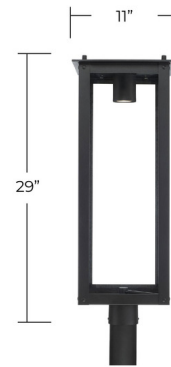

Lightology

lightology.com
866-954-4489
07-11-26

Project: _____

Company: _____

Location: _____ Fixture Type: _____

SPEC #: **CPT1283705**

Approved On: _____ Approved By: _____

Hunt Outdoor LED Post Light with Round Fitter By Capital Lighting

Description

Clean and contemporary, the Hunt Outdoor LED Post Light with Round Fitter takes a modern approach to traditional style. The dark finish accents the striking frame and makes a statement in any outdoor space. Note: Standard post is required and sold separately.

Shown in black / clear

EXTENDS: 11"

Specifications

COLOR	Clear
BODY FINISH	Black
WATTAGE	7W
DIMMER	Standard 120V
DIMENSIONS	11"W x 29"H
BULB NOT INCLUDED	1 x MR16/GU10/7W/120V LED
COUNTRY OF ORIGIN	China