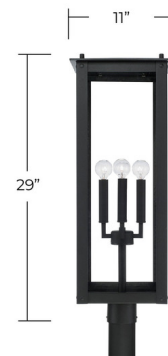

### Description

Clean and contemporary, the Hunt Outdoor Post Light with Round Fitter takes a modern approach to traditional style. The dark finish accents the striking frame and makes a statement in any outdoor space. Note: Standard post is required and sold separately.

### Specifications

COLOR . . . . . Clear  
BODY FINISH . . . . . Oiled Bronze  
WATTAGE . . . . . 36W  
DIMMER . . . . . Standard 120V  
DIMENSIONS . . . . . 11"W x 29"H  
BULB NOT INCLUDED . . . . . 4 x B10/Candelabra (E12)/9W/120V LED  
COUNTRY OF ORIGIN . . . . . China

Shown in oiled bronze / clear

EXTENDS: 11"

CLICK TO VIEW PRODUCT

Notes: