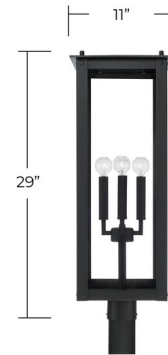

Lightology

lightology.com
866-954-4489
04-25-26

Project: _____

Company: _____

Location: _____ Fixture Type: _____

SPEC #: **CPT1283706**

Approved On: _____ Approved By: _____

Hunt Outdoor Post Light with Round Fitter By Capital Lighting

Description

Clean and contemporary, the Hunt Outdoor Post Light with Round Fitter takes a modern approach to traditional style. The dark finish accents the striking frame and makes a statement in any outdoor space. Note: Standard post is required and sold separately.

Shown in oiled bronze / clear

EXTENDS: 11"

Specifications

COLOR	Clear
BODY FINISH	Oiled Bronze
WATTAGE	36W
DIMMER	Standard 120V
DIMENSIONS	11"W x 29"H
BULB NOT INCLUDED	4 x B10/Candelabra (E12)/9W/120V LED
COUNTRY OF ORIGIN	China