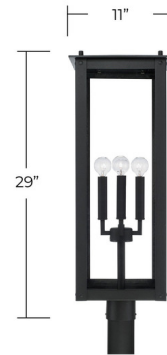

Lightology

lightology.com
866-954-4489
07-10-26

Project: _____

Company: _____

Location: _____ Fixture Type: _____

SPEC #: **CPT1283706**

Approved On: _____ Approved By: _____

Hunt Outdoor Post Light with Round Fitter By Capital Lighting

Description

Clean and contemporary, the Hunt Outdoor Post Light with Round Fitter takes a modern approach to traditional style. The dark finish accents the striking frame and makes a statement in any outdoor space. Note: Standard post is required and sold separately.

Shown in oiled bronze / clear

EXTENDS: 11"

Specifications

COLOR	Clear
BODY FINISH	Oiled Bronze
WATTAGE	36W
DIMMER	Standard 120V
DIMENSIONS	11"W x 29"H
BULB NOT INCLUDED	4 x B10/Candelabra (E12)/9W/120V LED
COUNTRY OF ORIGIN	China