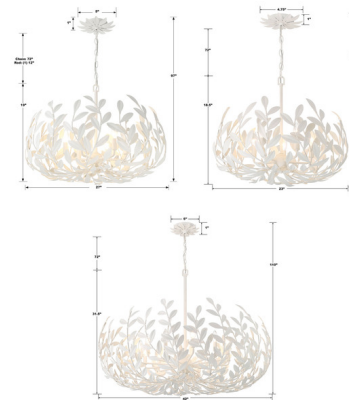

By Crystorama

Description

The Broche Floral Chandelier draws inspiration from the beauty of nature. The inverted chandelier, adorned with upward-sweeping vines, exudes an enchanting allure that captures the essence of the outdoors. This fixture features hand-painted wrought iron leaves delicately wrapped around the frame. The fusion of textures, from the intricate leaves to the organic vines, offers a visual delight with abundant captivating details while casting a warm, inviting glow on the iron. Note: 42 inch is not available in Antique Gold.

Specifications

COLOR N/A
 BODY FINISH Antique Silver
 WATTAGE 54W
 DIMMER Standard 120V
 DIMENSIONS 27"W x 19"H
 BULB NOT INCLUDED 6 x B10/Candelabra (E12)/9W/120V LED
 COUNTRY OF ORIGIN China

Technical Information

PRODUCT DIMENSIONS Adjustable Chain Length: 72"

Notes:

Shown in antique silver

CLICK TO VIEW PRODUCT