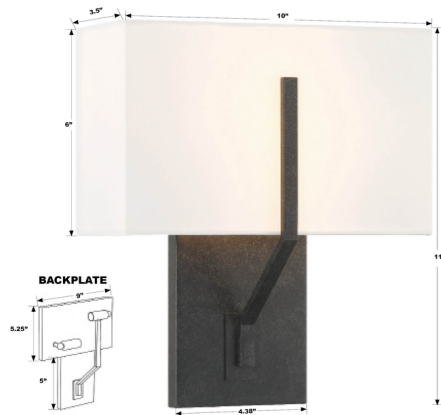

Lightology

lightology.com
866-954-4489
04-27-26

Project: _____

Company: _____

Location: _____ Fixture Type: _____

SPEC #: **CRY1283889**

Approved On: _____ Approved By: _____

Carlyn Wall Sconce By Crystorama

Description

The Carlyn contrast of hard metal with smooth silk makes for an elegant contrast. Mixing materials with contrasting finishes delivers striking simplicity and adds a beautiful dimension to the Carlyn wall sconce, perfect for adding a welcoming tone to a room. Incorporating a geometric metal design, it skillfully balances the interplay of black and white elements for a visually captivating effect.

Shown in black / white

Specifications

COLOR	White
BODY FINISH	Black
WATTAGE	50W
DIMMER	Standard 120V
DIMENSIONS	10"W x 11"H x 3.75"D
BULB NOT INCLUDED	2 x B10/Candelabra (E12)/25W/120V Incandescent
OTHER BULB OPTIONS	2 x B10/Candelabra (E12)/120V LED
COUNTRY OF ORIGIN	China