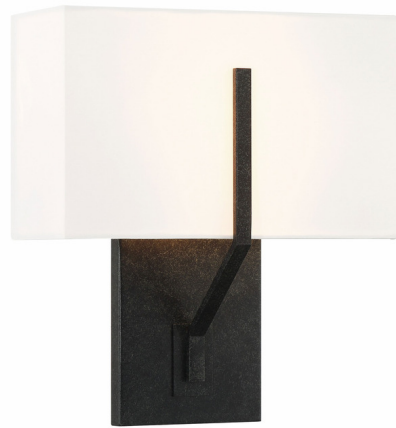

Lightology

lightology.com
866-954-4489
04-27-26

Project: _____

Company: _____

Location: _____ Fixture Type: _____

SPEC #: **CRY1283889**

Approved On: _____ Approved By: _____

Carlyn Wall Sconce By Crystorama

Description

The Carlyn contrast of hard metal with smooth silk makes for an elegant contrast. Mixing materials with contrasting finishes delivers striking simplicity and adds a beautiful dimension to the Carlyn wall sconce, perfect for adding a welcoming tone to a room. Incorporating a geometric metal design, it skillfully balances the interplay of black and white elements for a visually captivating effect.

Shown in black / white

Specifications

COLOR	White
BODY FINISH	Black
WATTAGE	50W
DIMMER	Standard 120V
DIMENSIONS	10"W x 11"H x 3.75"D
BULB NOT INCLUDED	2 x B10/Candelabra (E12)/25W/120V Incandescent
OTHER BULB OPTIONS	2 x B10/Candelabra (E12)/120V LED
COUNTRY OF ORIGIN	China