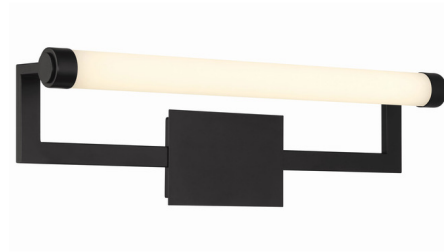

Lightology

lightology.com
866-954-4489
04-21-26

Project: _____

Company: _____

Location: _____ Fixture Type: _____

SPEC #: **CRY1283890**

Approved On: _____ Approved By: _____

Clinton Bathroom Vanity Light By Crystorama

Description

The Clinton Bathroom Vanity Light is perfect for accentuating picture art or adding a touch of sophistication to your vanity. Crafted with a pristine white milk glass shade, it exudes a soft, inviting glow that enhances any setting. The side-stepped detail design lends a touch of elegance, while the square arm securely holds the tube light, offering a minimalist aesthetic. The smooth rectangular backplate provides a clean and polished appearance, ensuring a seamless integration into your decor.

Shown in matte black / opal

Specifications

COLOR	Opal
BODY FINISH	Matte Black
WATTAGE	28W
DIMMER	Low Voltage Electronic
DIMENSIONS	26.25"W x 8"H x 5"D
INTEGRATED LED MODULE	1 x LED/28W/120V LED
COUNTRY OF ORIGIN	China