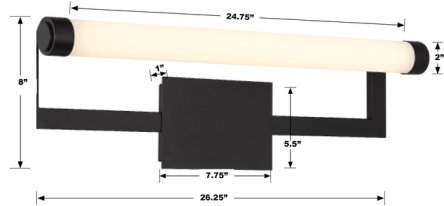

Lightology

lightology.com
866-954-4489
04-21-26

Project: _____

Company: _____

Location: _____ Fixture Type: _____

SPEC #: **CRY1283890**

Approved On: _____ Approved By: _____

Clinton Bathroom Vanity Light By Crystorama

Description

The Clinton Bathroom Vanity Light is perfect for accentuating picture art or adding a touch of sophistication to your vanity. Crafted with a pristine white milk glass shade, it exudes a soft, inviting glow that enhances any setting. The side-stepped detail design lends a touch of elegance, while the square arm securely holds the tube light, offering a minimalist aesthetic. The smooth rectangular backplate provides a clean and polished appearance, ensuring a seamless integration into your decor.

Shown in matte black / opal

Specifications

COLOR	Opal
BODY FINISH	Matte Black
WATTAGE	28W
DIMMER	Low Voltage Electronic
DIMENSIONS	26.25"W x 8"H x 5"D
INTEGRATED LED MODULE	1 x LED/28W/120V LED
COUNTRY OF ORIGIN	China