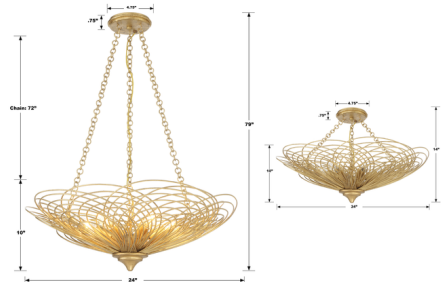

CLICK TO VIEW PRODUCT

Notes: