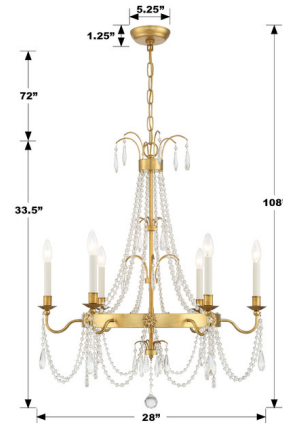

Lightology

lightology.com
866-954-4489
04-25-26

Project: _____

Company: _____

Location: _____ Fixture Type: _____

SPEC #: **CRY1283905**

Approved On: _____ Approved By: _____

Maizey Chandelier By Crystorama

Description

The Maizey Chandelier is a testament to refined elegance and meticulous craftsmanship. Each piece is adorned with a lustrous gold finish, delicately supporting clear, smooth glass beads alongside faceted cut crystal drops, imparting a mesmerizing sparkle to any space. Accentuated with a distinctive sunburst emblem, this fixture serves as a radiant illuminator and captivating work of art.

Shown in antique gold / crystal

Specifications

COLOR	Crystal
BODY FINISH	Antique Gold
WATTAGE	360W
DIMMER	Standard 120V
DIMENSIONS	28"W x 33.5"H
BULB NOT INCLUDED	6 x B10/Candelabra (E12)/60W/120V Incandescent
OTHER BULB OPTIONS	6 x B10/Candelabra (E12)/120V LED
COUNTRY OF ORIGIN	China