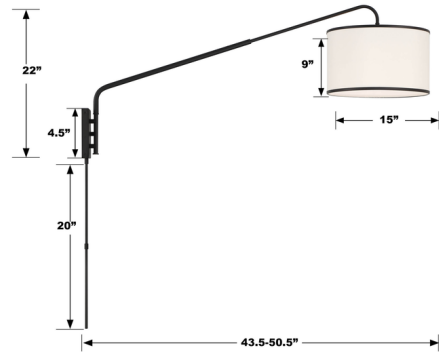

CLICK TO VIEW PRODUCT

Notes: