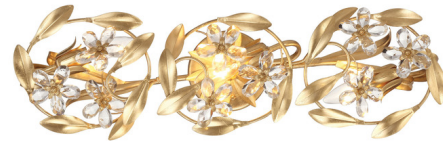

Description

The Marselle Bathroom Vanity Light infuses your interior with whimsical beauty. Its nature-inspired globe is embellished with hand cut crystal floral shaped jewels and delicate steel leaves, casting intricate, captivating shadows of light throughout the room.

Specifications

| | |
|--------------------|--|
| COLOR | N/A |
| BODY FINISH | Antique Gold |
| WATTAGE | 180W |
| DIMMER | Standard 120V |
| DIMENSIONS | 26"W x 8.5"H x 6.5"D |
| BULB NOT INCLUDED | 3 x B10/Candelabra (E12)/60W/120V Incandescent |
| OTHER BULB OPTIONS | 3 x B10/Candelabra (E12)/120V LED |
| COUNTRY OF ORIGIN | China |

Shown in antique gold

CLICK TO VIEW PRODUCT

Notes: