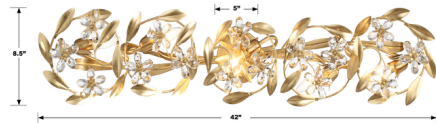

Lightology

lightology.com
866-954-4489
07-02-26

Project: _____

Company: _____

Location: _____ Fixture Type: _____

SPEC #: **CRY1283908**

Approved On: _____ Approved By: _____

Marselle Bathroom Vanity Light By Crystorama

Description

The Marselle Bathroom Vanity Light infuses your interior with whimsical beauty. Its nature-inspired globe is embellished with hand cut crystal floral shaped jewels and delicate steel leaves, casting intricate, captivating shadows of light throughout the room.

Specifications

COLOR	N/A
BODY FINISH	Antique Gold
WATTAGE	180W
DIMMER	Standard 120V
DIMENSIONS	26"W x 8.5"H x 6.5"D
BULB NOT INCLUDED	3 x B10/Candelabra (E12)/60W/120V Incandescent
OTHER BULB OPTIONS	3 x B10/Candelabra (E12)/120V LED
COUNTRY OF ORIGIN	China

Shown in antique gold

CLICK TO VIEW PRODUCT

Notes: