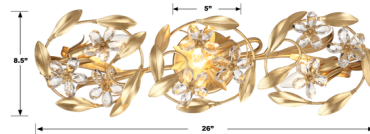

Shown in antique gold