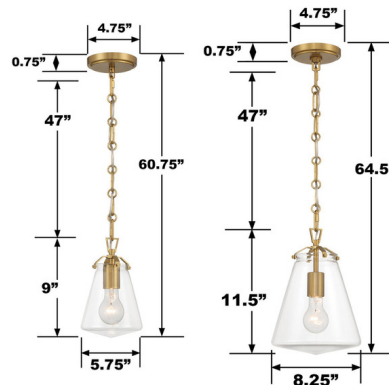

Description

The Voss Mini Pendant brings a refined, industrial edge to your interior space. Its intricate frame adds character, while the angular glass casts warm, inviting shadows of light throughout your room.

Specifications

COLOR Clear
 BODY FINISH Polished Nickel
 WATTAGE 9W
 DIMMER Standard 120V
 DIMENSIONS 8.25"W x 11.5"H
 BULB NOT INCLUDED 1 x A19/Medium (E26)/9W/120V LED
 OTHER BULB OPTIONS A19/Medium (E26)/60W/120V Incandescent
 COUNTRY OF ORIGIN China

Technical Information

PRODUCT DIMENSIONS Adjustable Chain Length: 47"

Shown in polished nickel / clear

CLICK TO VIEW PRODUCT

Notes: