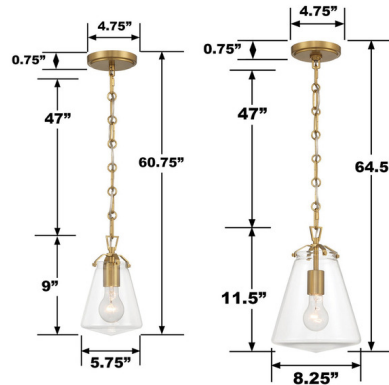

By Crystorama

Description

The Voss Mini Pendant brings a refined, industrial edge to your interior space. Its intricate frame adds character, while the angular glass casts warm, inviting shadows of light throughout your room.

Specifications

COLOR Clear
BODY FINISH Polished Nickel
WATTAGE 9W
DIMMER Standard 120V
DIMENSIONS 8.25"W x 11.5"H
BULB NOT INCLUDED 1 x A19/Medium (E26)/9W/120V LED
OTHER BULB OPTIONS A19/Medium (E26)/60W/120V Incandescent
COUNTRY OF ORIGIN China

Technical Information

PRODUCT DIMENSIONS Adjustable Chain Length: 47"

Shown in polished nickel / clear

CLICK TO VIEW PRODUCT

Notes: