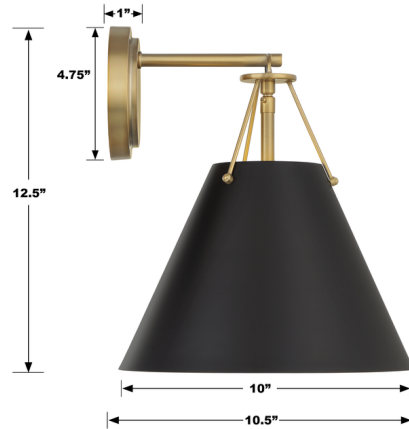

Lightology

lightology.com
866-954-4489
05-24-26

Project: _____

Company: _____

Location: _____ Fixture Type: _____

SPEC #: **CRY1283954**

Approved On: _____ Approved By: _____

Xavier Wall Light By Crystorama

Description

With its sleek and sharp design, the Xavier Wall Light is crafted to illuminate the contemporary home, effortlessly infusing rooms with a welcoming luminosity. Constructed with smooth metal, it embodies a sharp-angled, conical shade that gracefully houses a single crisp bulb, casting a radiant and uniform glow throughout your space. A transformative addition, multiple units of Xavier sculpt the room's atmosphere, creating a series of simple yet elegant silhouettes. Xavier represents a versatile blend of modern style and functionality.

Shown in matte black

Specifications

COLOR	N/A
BODY FINISH	Matte Black
WATTAGE	17W
DIMMER	Standard 120V
DIMENSIONS	10"W x 12.5"H x 10.5"D
BULB NOT INCLUDED	1 x A19/Medium (E26)/17W/120V LED
OTHER BULB OPTIONS	1 x A19/Medium (E26)/60W/120V Incandescent
COUNTRY OF ORIGIN	China