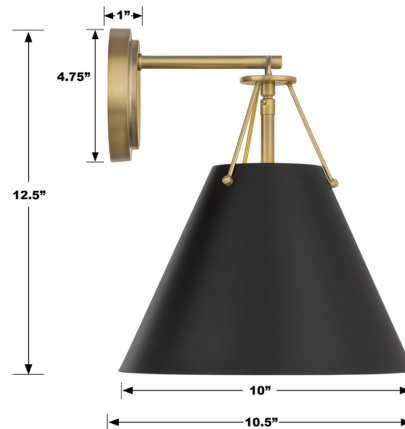

Shown in vibrant gold / black

CLICK TO VIEW PRODUCT

Notes: